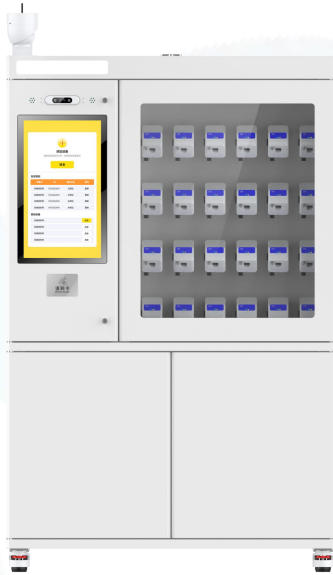

CYKEO-GZF

INTELLIGENT POSITIONING LAW ENFORCEMENT CABINET

The CYKEO-GZF Intelligent Positioning Law Enforcement Cabinet revolutionizes equipment management with advanced UHF RFID technology. Engineered for police departments, airports, and metro security teams, it ensures rapid batch identification of 24 devices simultaneously. Featuring a 21.5" touchscreen, dual biometric authentication (face + card), and IP54-rated rugged construction, it streamlines device check-in/out, charging, and data synchronization.

- 21.5-inch capacitive touch screen with 1366 × 768 resolution
- RFID technology 13.56MHz optional, support protocol extension
- Multiple interfaces: RJ45, support wifi, 4G, alarm input etc
- Support multiple cabinets in parallel, optional Windows / Android system
- Saving manual inventory time and warehouse registration procedures, improve management and control efficiency, grid can be extended

● Specification

Model	CYKEO-GZF
 RF SPECIFICATION	
Identification Method	HF
Frequency Range	13.56MHz
Protocol	ISO 15693, ISO 14443A
Function	RFID read function, Multiple label identification, Label data filtering, Quantity statistics
Product Capacity	36 pcs
 HARDWARE SPECIFICATION	
System	Windows / Android (optional)
Hardware	I5 CPU, 4G RAM, 128G ROM / RK3399 CPU, 4GRAM, 16G ROM (optional)
Display	21.5-inch capacitive touch screen (optional)
Communication	RJ45 10 / 100Mbps
 FUNCTION SELECTION	
RFID Card Reader	Standard
Face Recognition	Optional
Bar Code	Optional
QR Code	Optional
Sound Light Alarm	Optional
Fingerprint Recognition	Optional

- Related Model

- Common Solution

Smart Library, Archival Room, Tool Room, Supermarket, etc.

- Dimension

Unit : mm (inch)
 Weight. : about 150
 kg

- Accessory

serial number	name	units	quantity
1	power supply	pcs	1