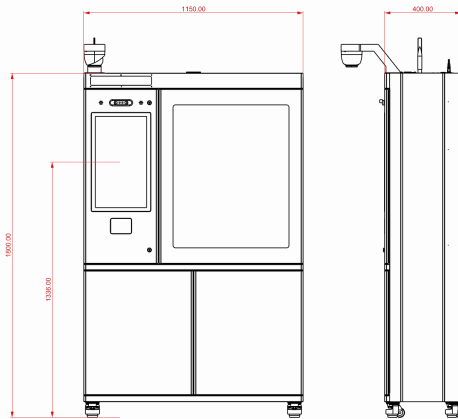

- 21.5-inch capacitive touch screen with 1366 × 768 resolution
- RFID technology 13.56MHz optional, support protocol extension
- Multiple interfaces: RJ45, support wifi, 4G, alarm input etc
- Support multiple cabinets in parallel, optional Windows / Android system
- Saving manual inventory time and warehouse registration procedures, improve management and control efficiency, grid can be extended

- Related Model

- Common Solution

Smart Library, Archival Room, Tool Room, Supermarket, etc.

- Dimension

Unit : mm (inch)
 Weight. : about 150
 kg

- Accessory

serial number	name	units	quantity
1	power supply	pcs	1