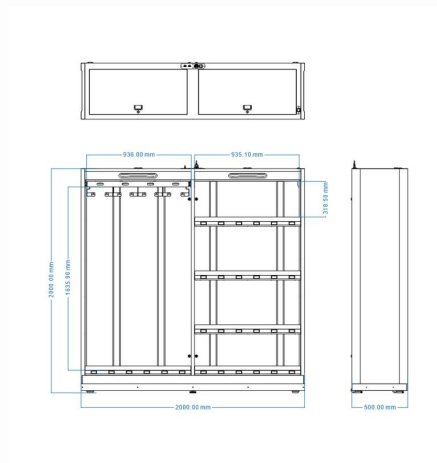

- Related Model

- Common Solution

Smart Library, Archival Room, Tool Room, Supermarket, etc.

- Dimension

Unit : mm (inch)
Weight. : about 50kg

- Accessory

serial number	name	units	quantity
1	power supply	pcs	1