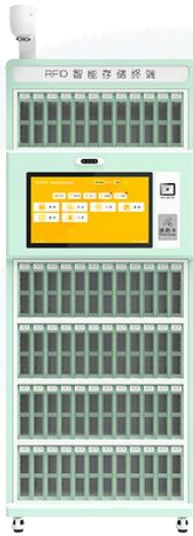

CYKEO-GC120

AUTOMATED LIBRARY TERMINAL

Cykeo's CYKEO-GC120 redefines library automation with its AI-driven access control and dual-band RFID precision. Engineered for high-traffic environments, this terminal combines industrial-grade 1.2mm carbon steel construction with intuitive 21.5" multi-touch operation. The system's proprietary BookEye™ technology enables 1-5 second multi-tag detection while optional 4G/WiFi ensures uninterrupted connectivity.

- 21.5-inch capacitive touch screen with 1920 × 1080 resolution
- RFID technology 840-960MHz optional, support protocol extension
- Multiple interfaces: RJ45, support wifi, 4G, alarm input etc
- Saving manual inventory time and warehouse registration procedures, improve management and control efficiency, grid can be extended
- Product appearance, function, protocols etc support customization

- Specification

Model	CYKEO-GC120
 RF SPECIFICATION	
Identification Method	HF
Frequency Range	13.56MHz
Protocol	ISO 15693
Function	RFID read function, Multiple label identification, Label data filtering, RSSI perception, Quantity statistics
Product Capacity	72pcs (according of item size)
Capacity	72-grid opening
Lock control module and lock	The opening time is ≤ 1 second.
 HARDWARE SPECIFICATION	
System	Windows / Android (optional)
Hardware	I5 CPU,4G RAM, 128G ROM / RK3399 CPU,4GRAM, 16G ROM (optional)
Display	1920 x 1080, 21.5-inch capacitive touch screen (optional)
Communication	RJ45 10 / 100Mbps
 FUNCTION SELECTION	
RFID Card Reader	Standard
Face Recognition	Optional
Bar Code	Optional
QR Code	Optional