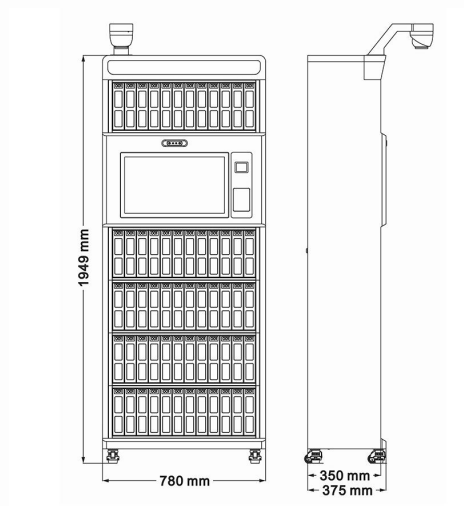

- 21.5-inch capacitive touch screen with 1920 × 1080 resolution
- RFID technology 840-960MHz optional, support protocol extension
- Multiple interfaces: RJ45, support wifi, 4G, alarm input etc
- Saving manual inventory time and warehouse registration procedures, improve management and control efficiency, grid can be extended
- Product appearance, function, protocols etc support customization

- Specification

Model	CYKEO-GC120
 RF SPECIFICATION	
Identification Method	HF
Frequency Range	13.56MHz
Protocol	ISO 15693
Function	RFID read function, Multiple label identification, Label data filtering, RSSI perception, Quantity statistics
Product Capacity	72pcs (according of item size)
Capacity	72-grid opening
Lock control module and lock	The opening time is ≤ 1 second.
 HARDWARE SPECIFICATION	
System	Windows / Android (optional)
Hardware	I5 CPU,4G RAM, 128G ROM / RK3399 CPU,4GRAM, 16G ROM (optional)
Display	1920 x 1080, 21.5-inch capacitive touch screen (optional)
Communication	RJ45 10 / 100Mbps
 FUNCTION SELECTION	
RFID Card Reader	Standard
Face Recognition	Optional
Bar Code	Optional
QR Code	Optional

- **Related Model**

CYKEO-G70100

- **Common Solution**

Smart Library, Archival Room, Tool Room, Supermarket, etc.

- **Dimension**

Unit : mm (inch)
Weight. : about 150 kg

- **Accessory**

serial number	name	units	quantity
1	power supply	pcs	1