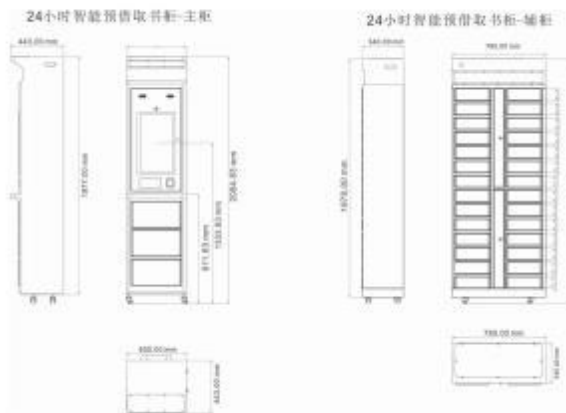

- 21.5-inch capacitive touch screen with 1920 × 1080 resolution
- RFID technology 840-960MHz optional, support protocol extension
- Multiple interfaces: RJ45, support wifi, 4G, alarm input etc
- Support multiple cabinets in parallel, optional Windows / Android system
- Saving manual inventory time and warehouse registration procedures, improve management and control efficiency, grid can be extended
- Product appearance, function, protocols etc support customization

- **Related Model**

CYKEO-G68

- **Common Solution**

Smart Library, Archival Room, Tool Room, Supermarket, etc.

- **Dimension**

Unit : mm (inch)  
Weight. : about 150 kg

- **Accessory**

serial number	name	units	quantity
1	power supply	pcs	1