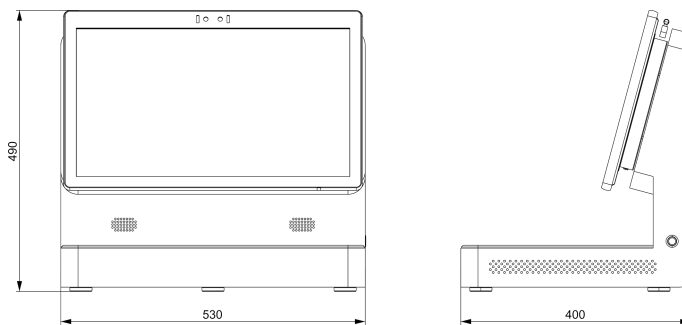

- 21.5-inch capacitive touch screen with 1920 × 1080 resolution
- RFID technology 840~960MHz optional, support protocol extension
- Multiple communication interfaces: RJ45
- Support multiple permission setting, function expansion
- Support registration of card information, optional Windows/Android system

- **Specification**

Model	CYKEO-DP3
 RF SPECIFICATION	
Identification Method	UHF
RF Chip	Impinj R2000
Frequency Range	840MHz ~ 960MHz adjustable
Protocol	EPC C1G2, ISO 18000-6B, ISO 18000-6C
Frequency Band (Optional)	ETSI: 865 ~ 868MHz, JP: 916.8 ~ 920.4MHz, TW: 922.25~927.75MHz, ID: 923.125~925.125MHz, RUS: 866.6~867.4 MHz, TEST: 802.75~998.75MHz, JP_LBT: 916.8~920.8MHz
RFID Item Reader	10 pcs
Function	RFID read & write, Multiple label identification, Label data filtering, Quantity statistics, RSSI perception, Self-service card application
 HARDWARE SPECIFICATION	
System Support	Windows / Android (optional)
Hardware	I5 CPU, 4G RAM, 128G ROM RK3399 CPU, 4G RAM, 16G ROM (optional)
Display	1920×1080, 21.5-inch capacitive touch screen
Communication	RJ45
Other Interface	3 x USB 2.0
 FUNCTION SELECTION	
RFID Read & Write	
Bar Code	Optional
QR Code	Optional
Fingerprint Recognition	Optional
Face Recognition	Optional
Sound Light Alarm	Optional
Keyboard	Optional

- **Related Model**

CYKEO-DP1, CYKEO-DP2, CYKEO--DP3

- **Common Solution**

Smart Library, Archival Room, Tool Room, Supermarket, etc.

- **Dimension**

Unit : mm (inch)
Weight. : about 38kg

- **Accessory**

serial number	name	units	quantity
1	power supply	pcs	1