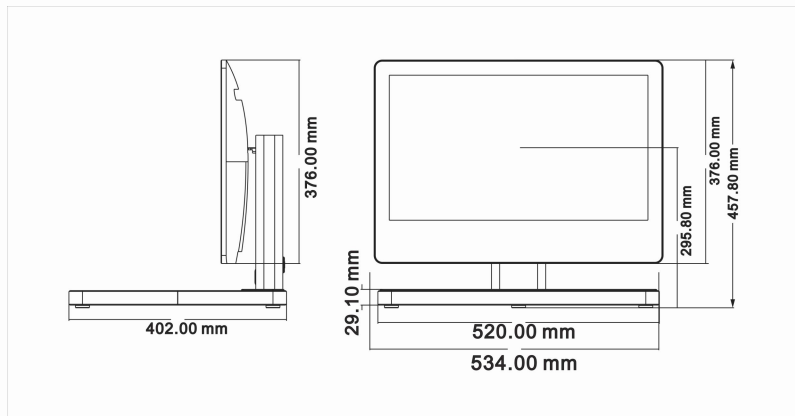

- Related Model

/

- Common Solution

Smart Library, Archival Room, Tool Room, Supermarket, etc.

- Dimension

Unit : mm (inch)  
Weight. : about 36kg

- Accessory

serial number	name	units	quantity
1	power supply	pcs	1