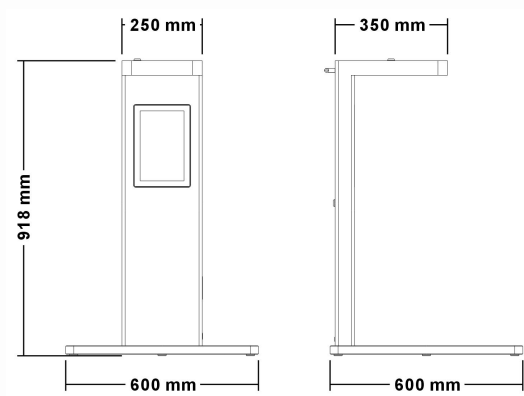

- Related Model

/

- Common Solution

Smart Library, Archival Room, Tool Room, Supermarket, etc.

- Dimension

Unit : mm (inch)
Weight. : about 100kg

- Accessory

serial number	name	units	quantity
1	power supply	pcs	1