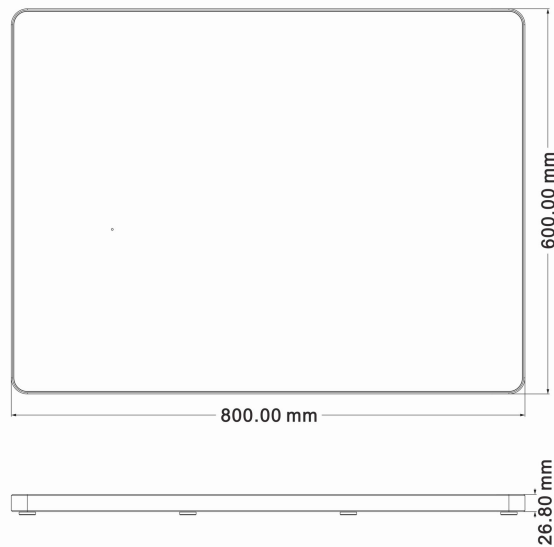

● Specification

| | |
|------------------------------|--|
| Model | CYKEO-D6L |
| RF SPECIFICATION | |
| Identification Method | UHF |
| RF Chip | Impinj R2000 |
| Frequency Range | 840MHz~960MHz |
| Protocol Support | EPC C1G2, ISO 18000-6B, ISO 18000-6C |
| Frequency Band (Optional) | ETSI: 865~868MHz JP: 916.8~920.4MHz TW: 922.25~927.75MHz ID: 923.125~925.125MHz RUS: 866.6~867.4 MHz TEST: 802.75~998.75MHz JP_LBT: 916.8~920.8MHz |
| response speed | 40 / pcs |
| RF Power | 0-30 dbm adjustable |
| Read Distance | 60 cm adjustable |
| Reading radius | 300 mm |
| Communication | RJ45, RS232 |
| Function | RFID read & write, Multiple label identification (For more RFID tag features, please use Cykeo tag application software) |
| BASIC SPECIFICATION | |
| Material | Aluminum |
| Power Supply | 12V / 3A |
| Working Humidity | 10%RH~90%RH |
| Operat Temperature | 0 °C ~ 60 °C |
| Size | 80 x 60 x 2.6 cm |
| Weight | About 6kg |
| | |

- **Related Model**

CYKEO-D4L, CYKEO-D5L

- **Common Solution**

Smart Library, Archival Room, Tool Room, Supermarket, etc.

- **Dimension**

Unit : mm (inch)

Weight. : about 6kg

- **Accessory**