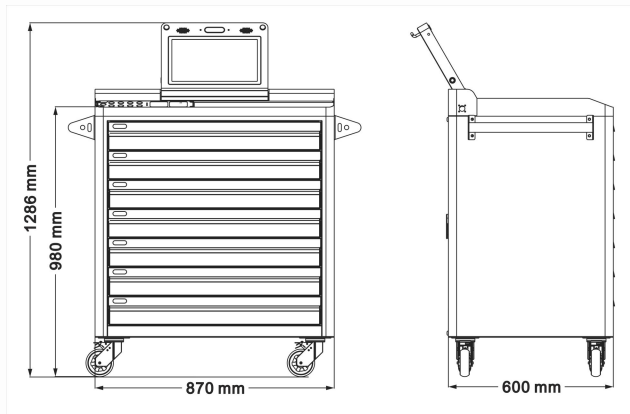

- Related Model

CYKEO-GTC4

- Common Solution

Smart Library, Archival Room, Tool Room, Supermarket, etc.

- Dimension

Unit : mm (inch)
 Weight. : about 200
 kg

- Accessory

serial number	name	units	quantity
1	power supply	pcs	1